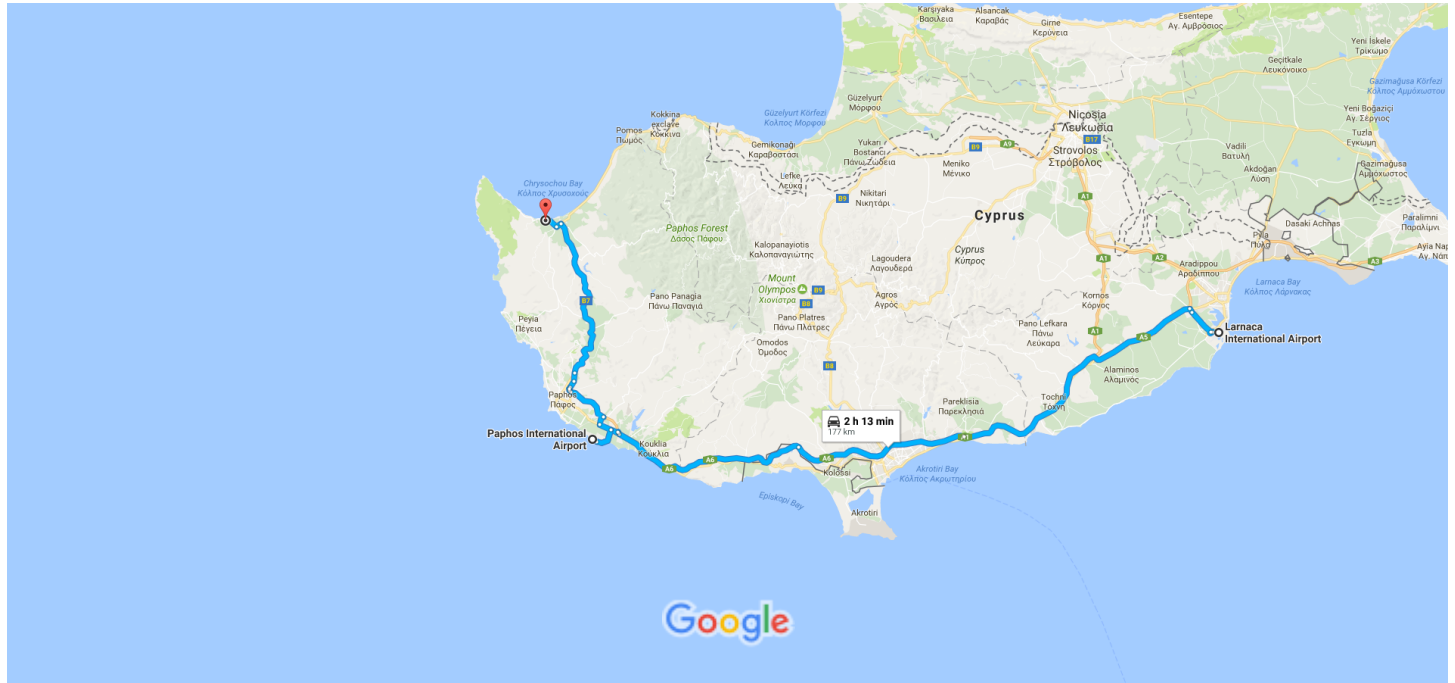

Larnaca International Airport to Zening Resorts Elia Village Latchi, Poli Crysochous, Paphos, Cyprus Drive 177 km, 2 h 13 min

Map data ©2017 Google 10 km

## Larnaca International Airport

Larnaca, Cyprus

### Drive along Αναχωρήσεις

- ↑ 1. Head south toward Αφίξεις 3 min (850 m)

---

- ↘ 2. Keep right to continue toward Αναχωρήσεις 9 m

---

- ↙ 3. Slight left onto Αναχωρήσεις 91 m

---

- ↙ 3. Slight left onto Αναχωρήσεις 750 m

 18. At the roundabout, take the 2nd exit

110 m

 19. Continue straight

56 m

 20. Continue straight onto Λεωφ. Δημοκρατίας

450 m

 21. Continue onto Λεοφόρος Δημοκρατίας

260 m